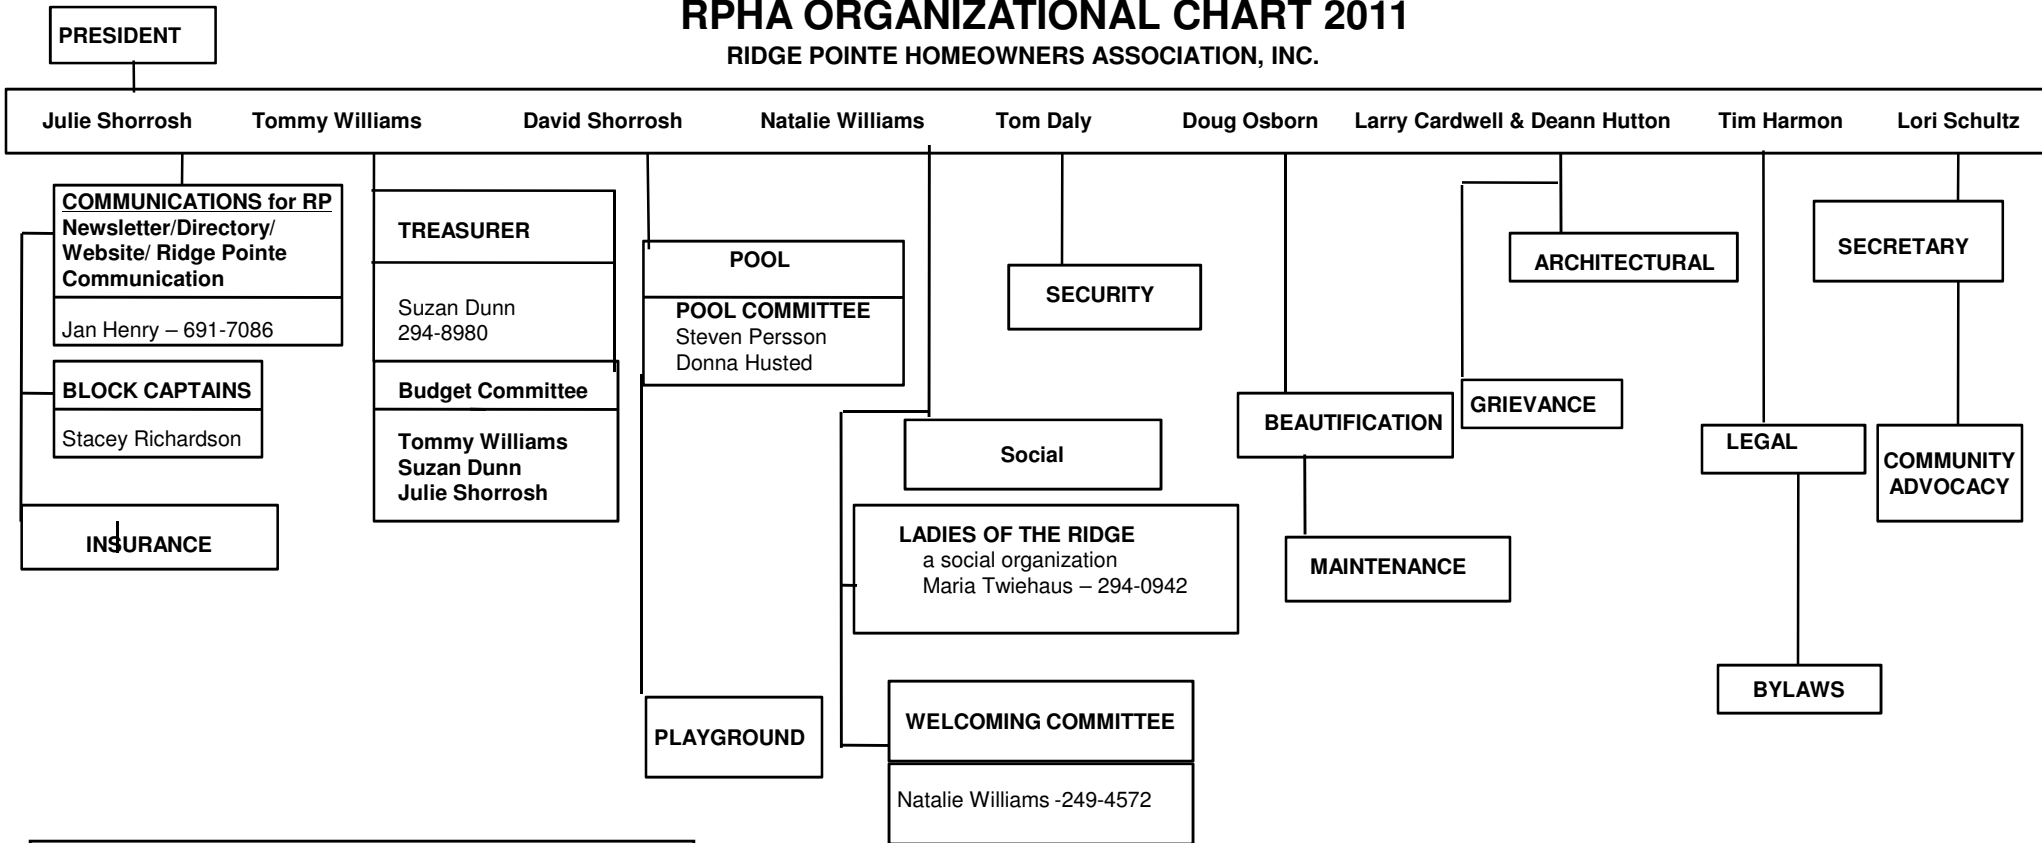

RPHA ORGANIZATIONAL CHART 2011

RIDGE POINTE HOMEOWNERS ASSOCIATION, INC.

BOARD MEMBERS

Larry Cardwell	671- 0351	carminefac@aol.com
Tom Daly	294-1989	Tom.Daly@cox.net
Tim Harmon	254 8630	tharmon6@cox.net
Deann Hutton	254-1618	huttondeann@cox.net
Doug Osborn	249-2176	dosborn@oberlender.com
Lori Schultz	307-2888	lschultz66@cox.net
David Shorosh	294-1686	dshorosh@yahoo.com
Julie Shorosh	294-1683	jshorosh@yahoo.com
Natalie Williams	249-4572	nmwilliams@cox.net
Tommy Williams	249-4572	tommywilliams@cox.net

Neighborhood Block Captains

STACEY RICHARDSON BLOCK CAPTAIN LIASON

- A) Jamie Webb
- B) Kim Merrill
- C) Stacy Richardson
- D) Lisa Goldsmith
- E) Debbie Osborn
- F) Robin Jones
- G) LeAnn Prince
- H) Myra Kuchel
- I) Sheila Parrish
- J) Margaret Oglesby
- K) Diane Moore