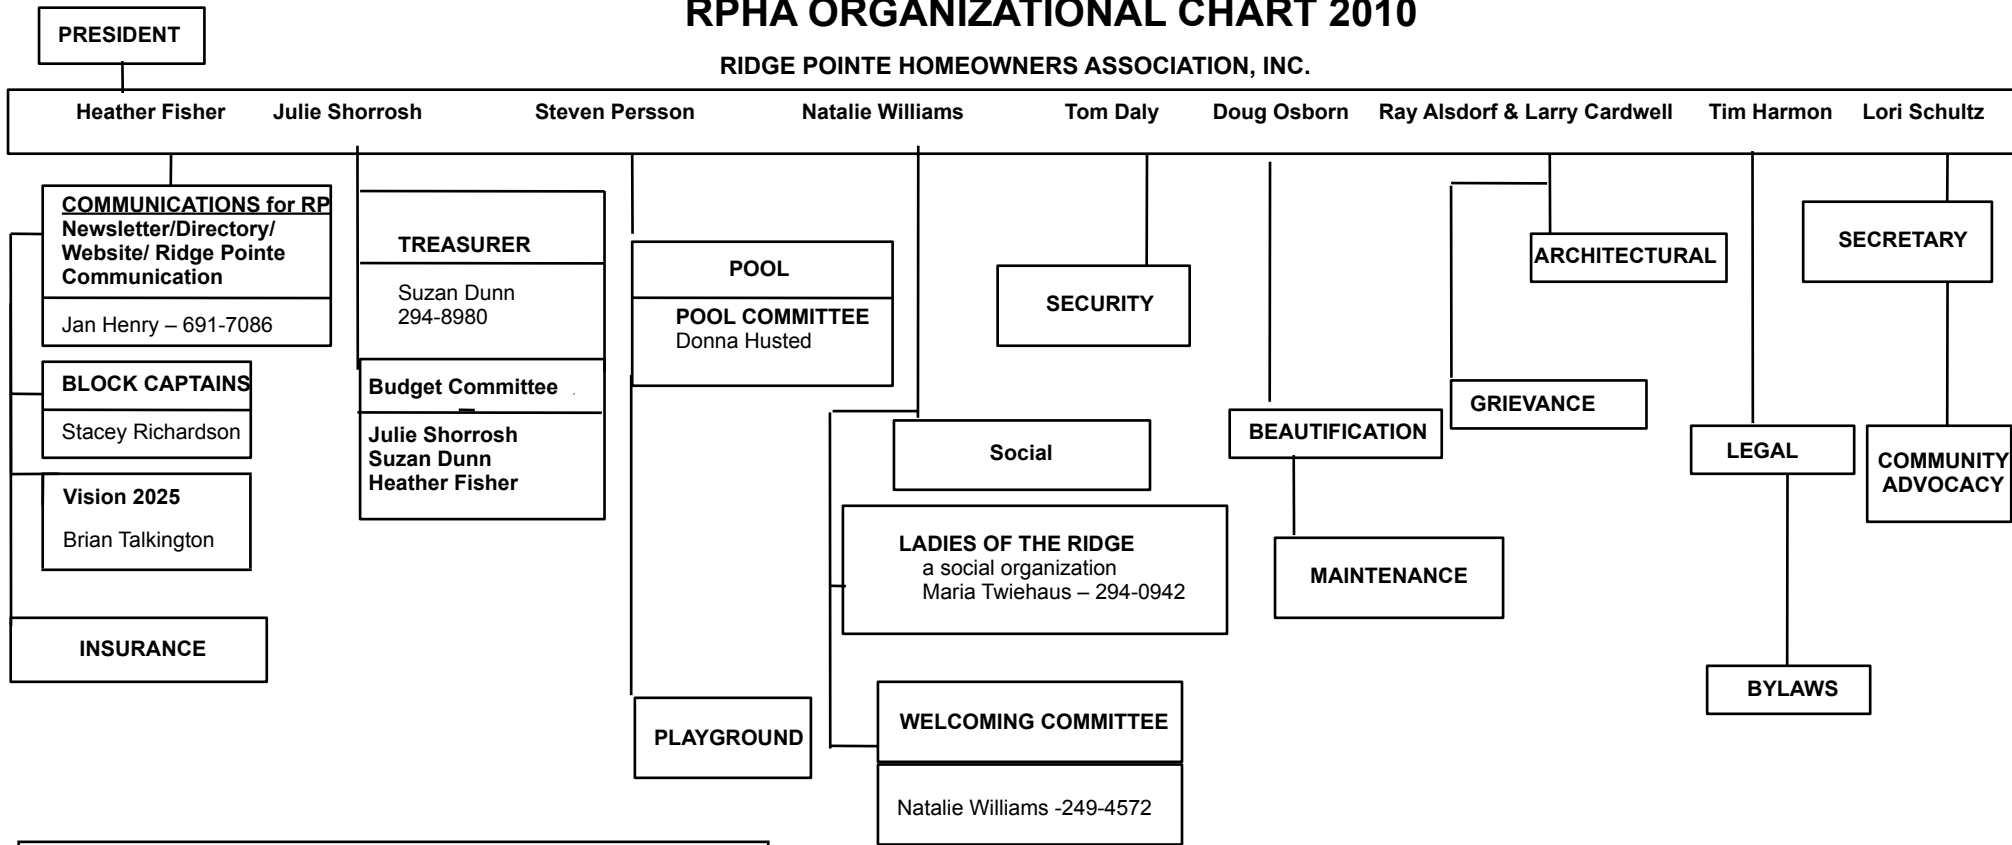

RPHA ORGANIZATIONAL CHART 2010

RIDGE POINTE HOMEOWNERS ASSOCIATION, INC.

BOARD MEMBERS		
Ray Alsdorf	249-1619	bgsu82@cox.net
Larry Cardwell	671- 0351	carminfac@aol.com
Tom Daly	294-1989	Tom.Daly@cox.net
Heather Fisher	806-2248	heatherfisher@cox.net
Tim Harmon	254-8630	tharmon6@cox.net
Doug Osborn	249-2176	dosborn@oberlender.com
Steven Persson	254-7224	stevenpersson@yahoo.com
Lori Schultz	307-2888	Lschultz66@cox.net
Julie Shorrosh	294-1683	Jshorrosh@yahoo.com
Natalie Williams	249-4572	Nmwilliams@cox.net

Neighborhood Block Captains STACEY RICHARDSON BLOCK CAPTAIN LIASON
A) Jamie Webb
B) Kim Merrill
C) Stacy Richardson
D) Lisa Goldsmith
E) Debbie Osborn
F) Robin Jones
G) LeAnn Prince
H) Myra Kuchel
I) Sheila Parrish
J) Margaret Oglesby
K) Diane Moore

PET REGISTRY To Report Lost & Found Pets
Robin Wood 261-5234

RIDGE POINTE POOL 294-1219 NEWSLETTER 691-7086 WEBSITE WWW.RIDGEPOINTE.US