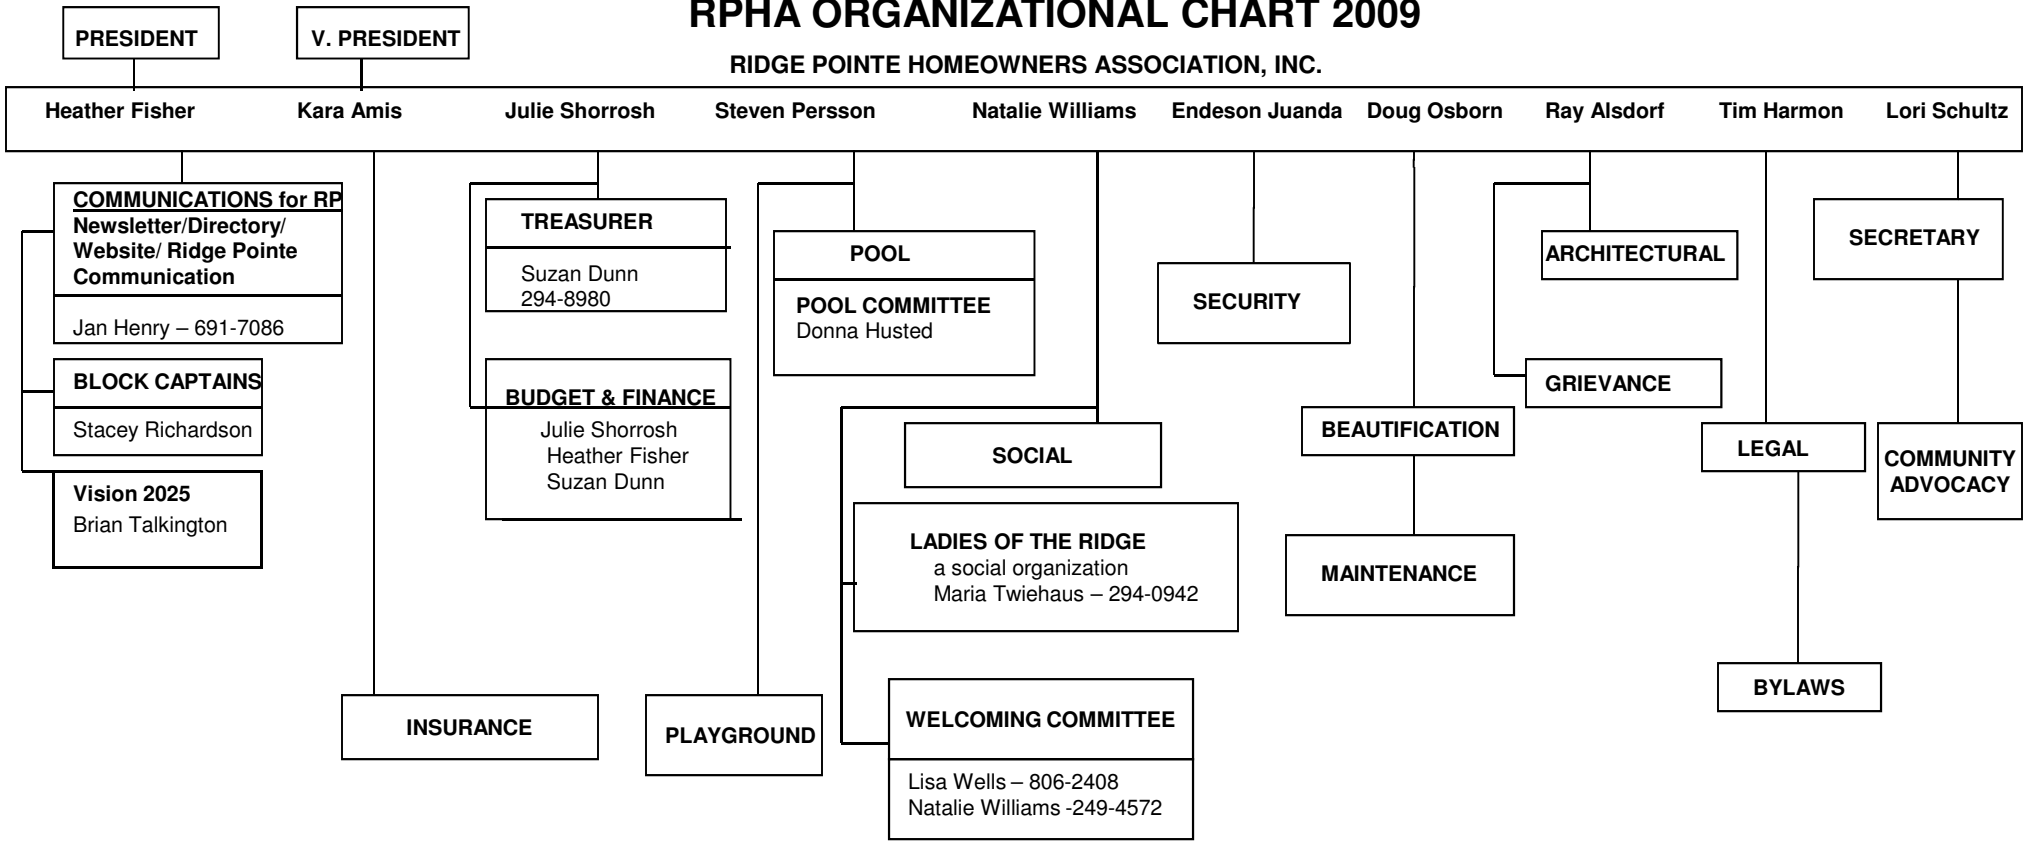

RPHA ORGANIZATIONAL CHART 2009

RIDGE POINTE HOMEOWNERS ASSOCIATION, INC.

BOARD MEMBERS		
Ray Alsdorf	249-1619	bgsu82@cox.net
Kara Amis	459-9634	amis5@aol.com
Endeson Juanda	231-5749	ējuanda@gmail.com
Heather Fisher	806-2248	heatherfisher@cox.net
Tim Harmon	254-8630	tharmon6@cox.net
Doug Osborn	249-2176	dosborn@oberlender.com
Steven Persson	254-7224	stevenpersson@yahoo.com
Lori Schultz	307-2888	Lschultz66@cox.net
Julie Shorrosh	294-1683	Jshorrosh@yahoo.com
Natalie Williams	249-4572	Nmwilliams@cox.net

1. **Neighborhood Block Captains**
   STACEY RICHARDSON
   BLOCK CAPTAIN LIASON
- A) Jamie Webb
  - B) Kim Merrill
  - C) Stacy Richardson
  - D) Lisa Goldsmith
  - E) Debbie Osborn
  - F) Robin Jones
  - G) LeAnn Prince
  - H) Myra Kuchel
  - I) Sheila Parrish
  - J) Margaret Oglesby
  - K) Diane Moore

PET REGISTRY
To Report Lost & Found Pets

Robin Wood
261-5234

RIDGE POINTE POOL 294-1219
NEWSLETTER 691-7086
WEBSITE WWW.RIDGEPOINTE.US